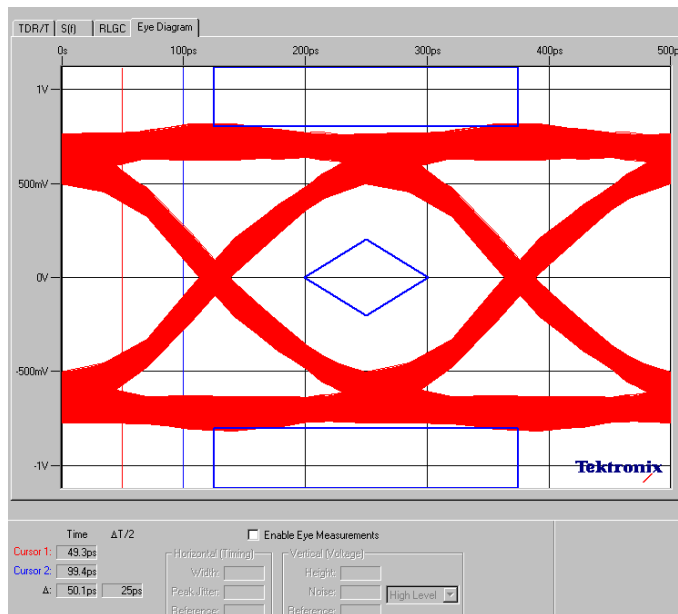

High Speed Performance

Eye Pattern

Sample results of eye patterns using 110Ω 30 AWG Quadrax Cable using an IEEE 1394B mask running at 2 Gbps. Cable length is 3 feet and 14.7 feet.

Contact factory for application specific questions.

3 Feet

14.7 Feet