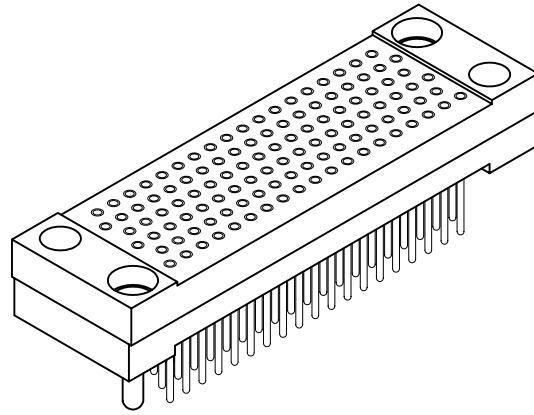

MISC CONNECTORS Stackable Board to Board

.100"

WE

111 Contacts

DIMENSIONS			
STYLE	A	B ± .015	TYPE
WEA	.400	.335	STACKABLE
WEB	.450	.130	MOTHER BOARD
WEB	.450	.335	STACKABLE
WEC	.495	.335	STACKABLE