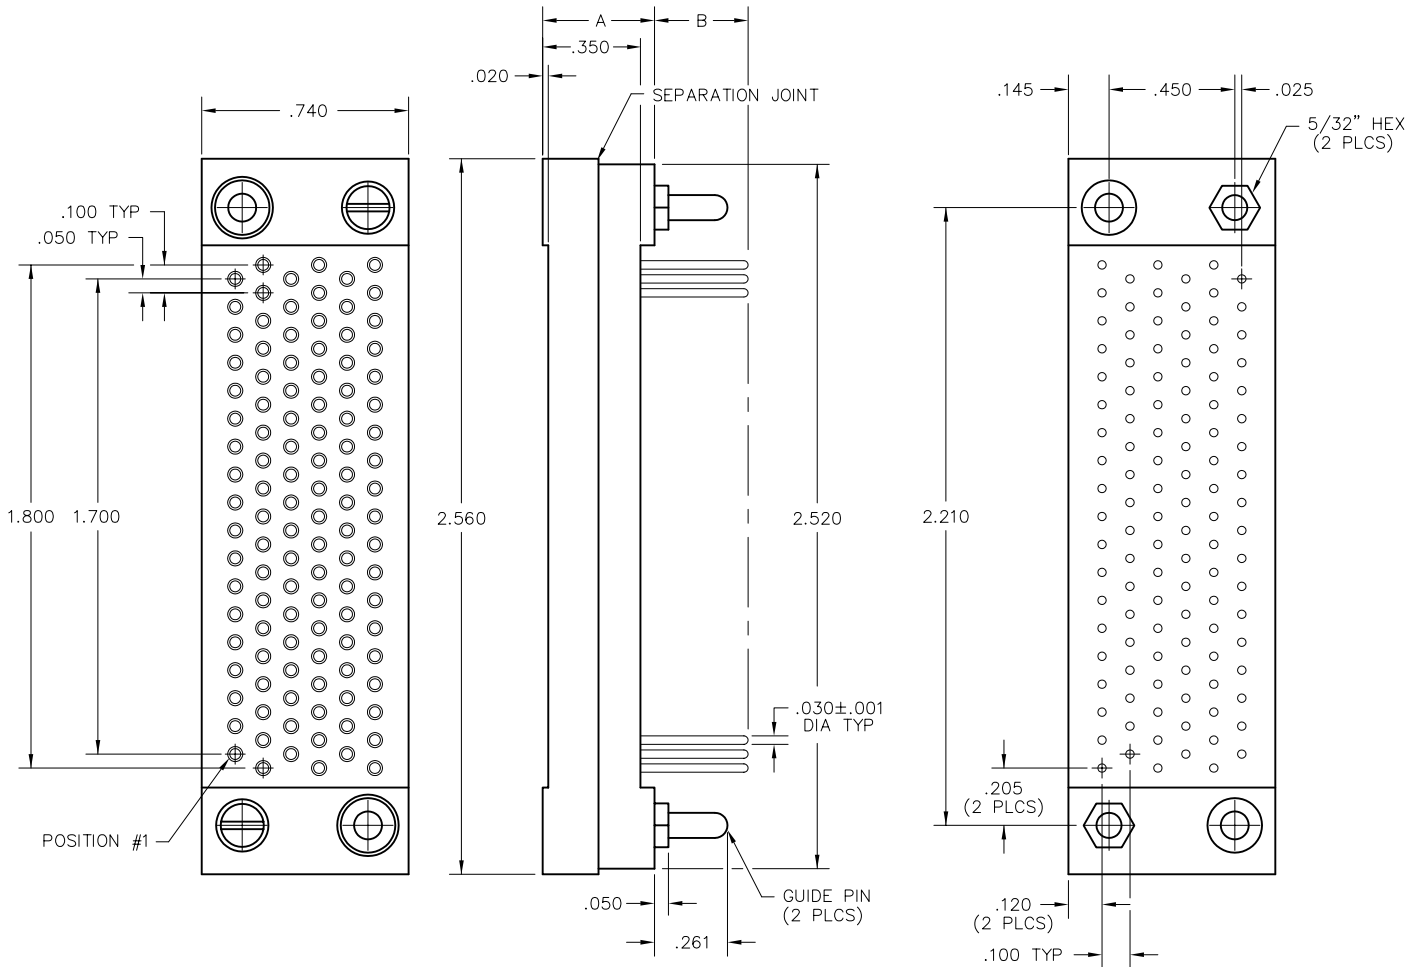

MISC CONNECTORS Stackable Board to Board

.100"

WE

111 Contacts

DIMENSIONS			
STYLE	A	B ± .015	TYPE
WEA	.400	.335	STACKABLE
WEB	.450	.130	MOTHER BOARD
WEB	.450	.335	STACKABLE
WEC	.495	.335	STACKABLE