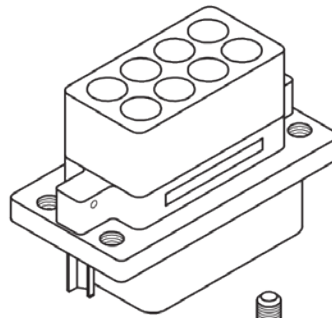

Dimensional Data (In Inches)

RK222-008-901-2901

RK232-008-801-5901

CONTACT ARRANGEMENT MATING FACE VIEW							
PLUG				RECEPTACLE			
8	7	6	5	5	6	7	8
4	3	2	1	1	2	3	4

RK232-DIM-1A
(CTR087 REV.1)