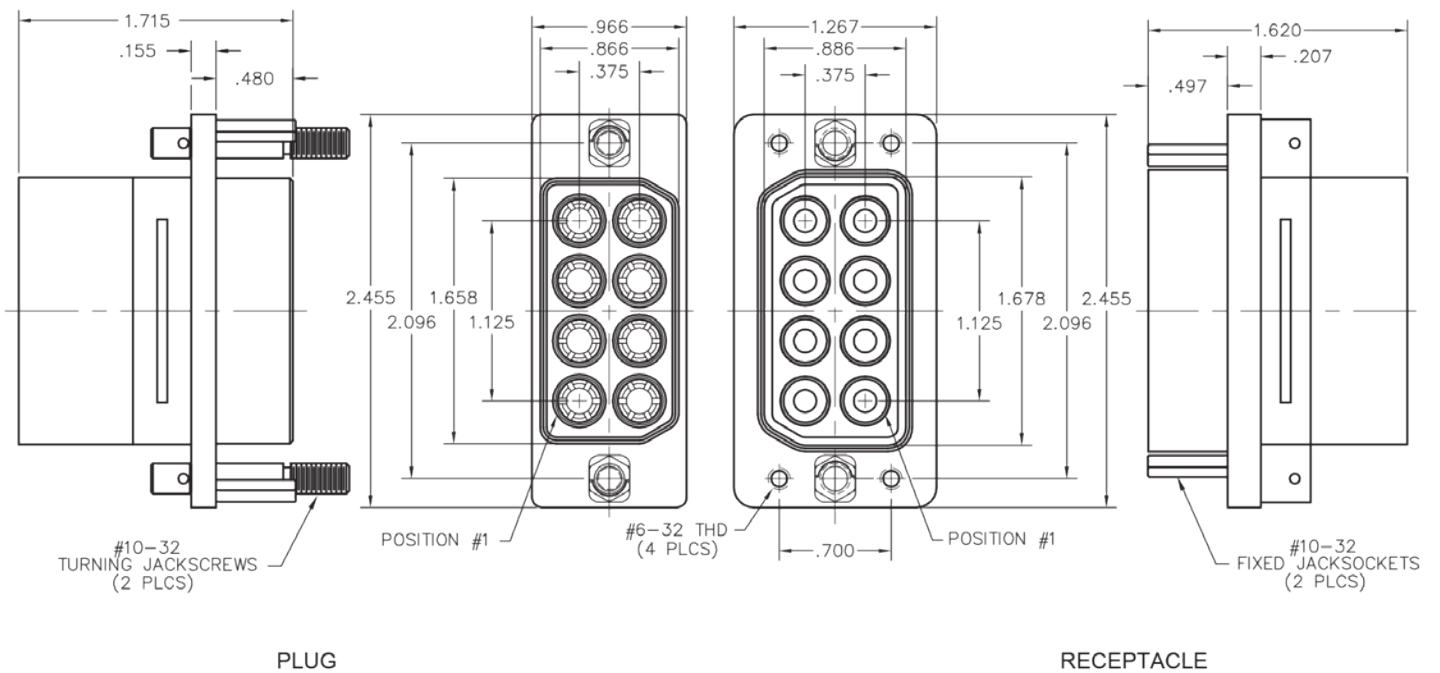

Dimensional Data (In Inches)

RK222-008-901-2901

RK232-008-801-5901

CONTACT ARRANGEMENT MATING FACE VIEW							
PLUG				RECEPTACLE			
8	7	6	5	5	6	7	8
4	3	2	1	1	2	3	4

RK232-DIM-1A
(CTR087 REV.1)