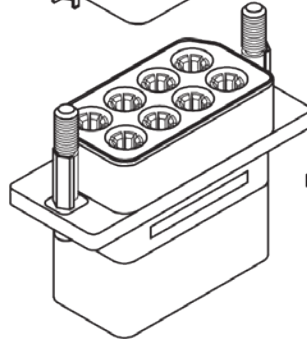

Dimensional Data (In Inches)

RK222-008-901-2901

RK232-008-801-5901

CONTACT ARRANGEMENT MATING FACE VIEW							
PLUG				RECEPTACLE			
8	7	6	5	5	6	7	8
4	3	2	1	1	2	3	4

RK232-DIM-1A
(CTR087 REV.1)