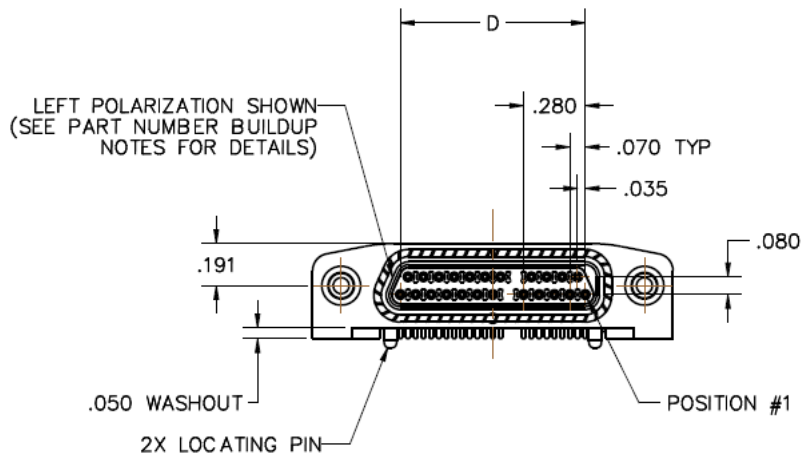

MKSI DIMENSIONS (PLUG)

ISOMETRIC VIEW
MKSI-01L-1000-175-2810
FOR REFERENCE ONLY

SIZE	A	B	C	D	E
1x	1.636	1.330	1.377	.840	.930
4x	2.266	1.960	2.007	1.470	1.560
8x	3.106	2.800	2.847	2.310	2.400

1. A LEFT plug mates with a LEFT receptacle.
2. A RIGHT plug mates with a RIGHT receptacle.
3. Left-polarization connectors will not mate with right-polarization connectors.
4. See "Polarized Interface Pinouts" on page 59
5. See "Keying Hardware Options" on page 61