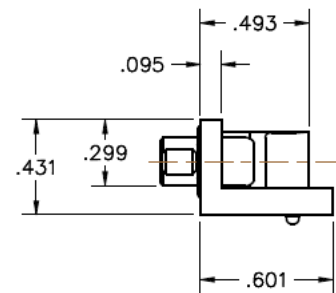

MKSI DIMENSIONS (PLUG)

ISOMETRIC VIEW
MKSI-01L-1000-175-2810
FOR REFERENCE ONLY

SIZE	A	B	C	D	E
1x	1.636	1.330	1.377	.840	.930
4x	2.266	1.960	2.007	1.470	1.560
8x	3.106	2.800	2.847	2.310	2.400

1. A LEFT plug mates with a LEFT receptacle.
2. A RIGHT plug mates with a RIGHT receptacle.
3. Left-polarization connectors will not mate with right-polarization connectors.
4. See "Polarized Interface Pinouts" on page 59
5. See "Keying Hardware Options" on page 61