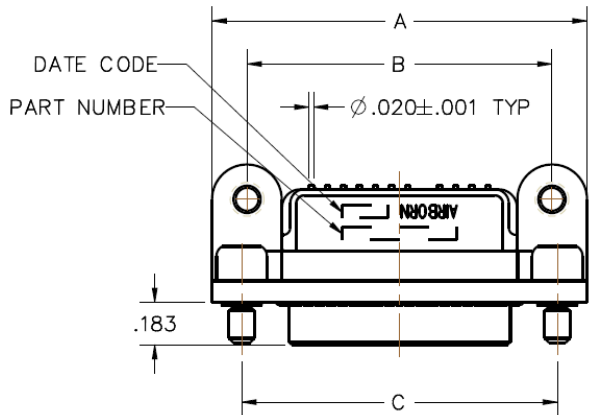

MKSI DIMENSIONS (PLUG)

ISOMETRIC VIEW
MKSI-01L-1000-175-2810
FOR REFERENCE ONLY

SIZE	A	B	C	D	E
1x	1.636	1.330	1.377	.840	.930
4x	2.266	1.960	2.007	1.470	1.560
8x	3.106	2.800	2.847	2.310	2.400

1. A LEFT plug mates with a LEFT receptacle.
2. A RIGHT plug mates with a RIGHT receptacle.
3. Left-polarization connectors will not mate with right-polarization connectors.
4. See "Polarized Interface Pinouts" on page 59
5. See "Keying Hardware Options" on page 61