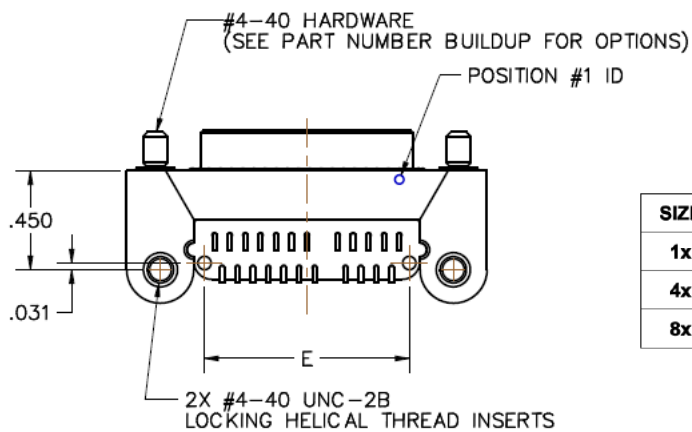

MKSI DIMENSIONS (PLUG)

ISOMETRIC VIEW
MKSI-01L-1000-175-2810
FOR REFERENCE ONLY

SIZE	A	B	C	D	E
1x	1.636	1.330	1.377	.840	.930
4x	2.266	1.960	2.007	1.470	1.560
8x	3.106	2.800	2.847	2.310	2.400

1. A LEFT plug mates with a LEFT receptacle.
2. A RIGHT plug mates with a RIGHT receptacle.
3. Left-polarization connectors will not mate with right-polarization connectors.
4. See "Polarized Interface Pinouts" on page 59
5. See "Keying Hardware Options" on page 61