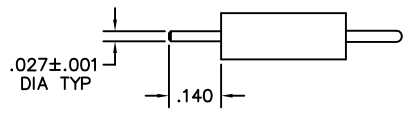

1 • ROW Straight Plug to Straight Receptacle

.100"

WT - WT

3 thru 22 Contacts

PLUG

RECEPTACLE

RIGHT ANGLE
(WT8SAR7)

MOUNTING HOLES
(OPTION: CD)