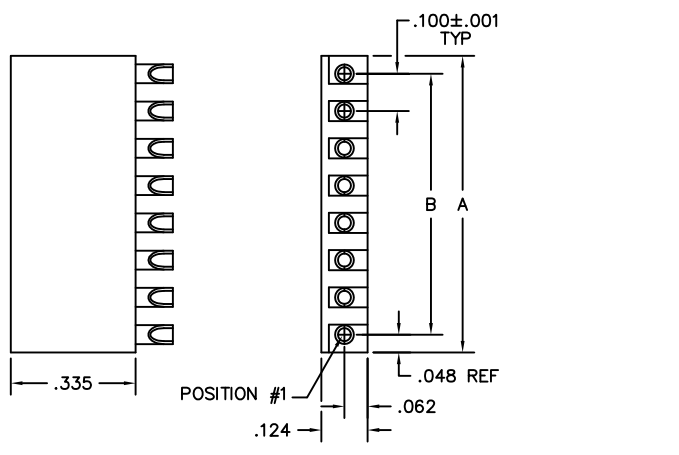

1 • ROW Straight Plug to Straight Receptacle

.100"

WT - WT

3 thru 22 Contacts

PLUG

RECEPTACLE

RIGHT ANGLE
(WT8SAR7)

MOUNTING HOLES
(OPTION: CD)