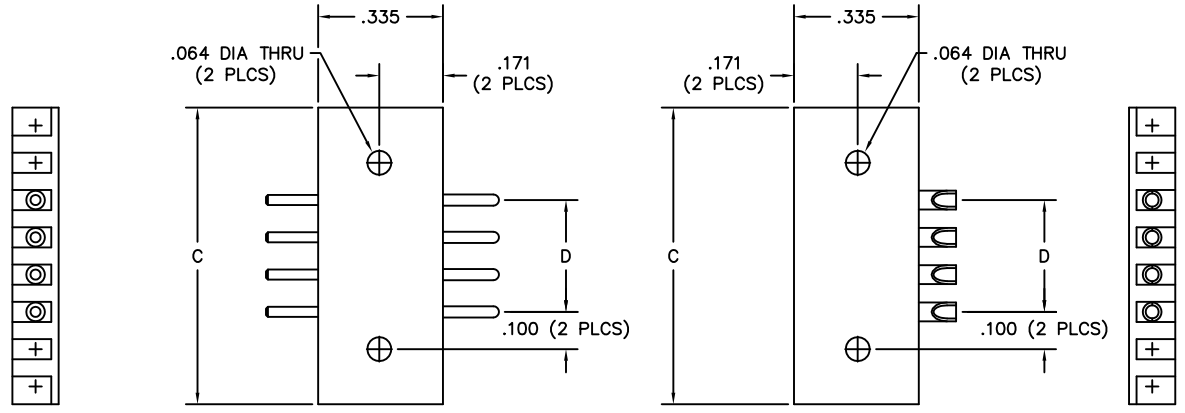

1 • ROW Straight Plug to Straight Receptacle

.100"

WT - WT

3 thru 22 Contacts

PLUG

RECEPTACLE

RIGHT ANGLE
(WT8SAR7)

MOUNTING HOLES
(OPTION: CD)