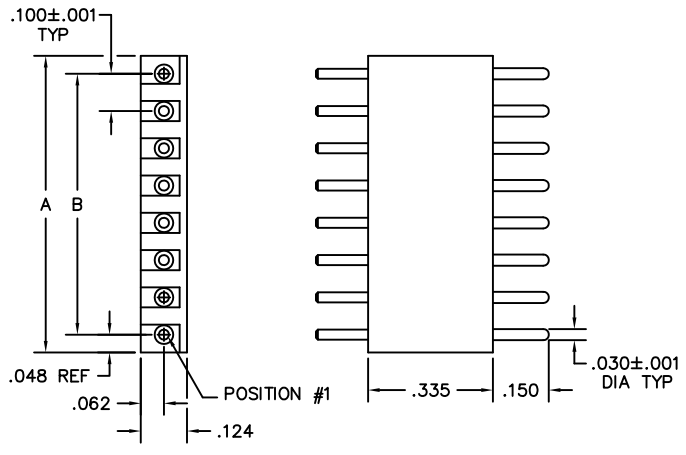

1 • ROW Straight Plug to Straight Receptacle

.100"

WT - WT

3 thru 22 Contacts

PLUG

RECEPTACLE

RIGHT ANGLE
(WT8SAR7)

MOUNTING HOLES
(OPTION: CD)