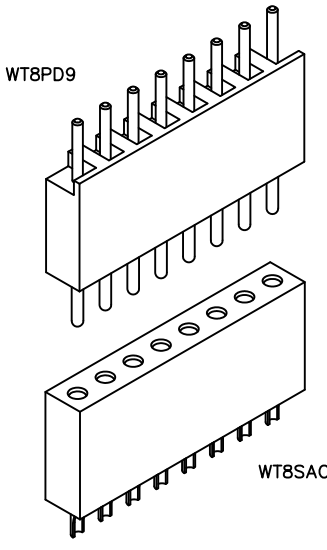

1 • ROW Straight Plug to Straight Receptacle

.100"

WT - WT

3 thru 22 Contacts

PLUG

RECEPTACLE

RIGHT ANGLE
(WT8SAR7)

MOUNTING HOLES
(OPTION: CD)