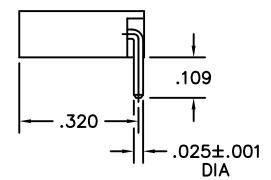

1 • ROW Straight Plug to Straight Receptacle

.100"

WT - WT

3 thru 22 Contacts

PLUG

RECEPTACLE

RIGHT ANGLE
(WT8SAR7)

MOUNTING HOLES
(OPTION: CD)