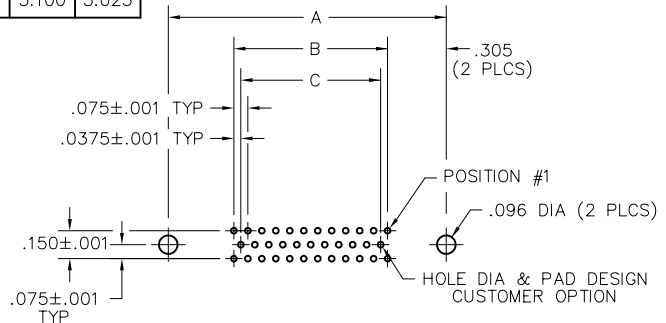

STRAIGHT PTH PLUG
PC BOARD VIEWED FROM COMPONENT SIDE

SIZE	CONTACT ID	SIZE	CONTACT ID
11	<table border="0"> <tr><td>4</td><td>3</td><td>2</td><td>1</td></tr> <tr><td>7</td><td>6</td><td>5</td><td></td></tr> <tr><td>11</td><td>10</td><td>9</td><td>8</td></tr> </table>	92	<table border="0"> <tr><td>31</td><td>30</td><td>29</td><td>3</td><td>2</td><td>1</td></tr> <tr><td>61</td><td>60</td><td>59</td><td>34</td><td>33</td><td>32</td></tr> <tr><td>92</td><td>91</td><td>90</td><td>64</td><td>63</td><td>62</td></tr> </table>
23	<table border="0"> <tr><td>8</td><td>7</td><td>6</td><td>5</td><td>4</td><td>3</td><td>2</td><td>1</td></tr> <tr><td>15</td><td>14</td><td>13</td><td>12</td><td>11</td><td>10</td><td>9</td><td></td></tr> <tr><td>23</td><td>22</td><td>21</td><td>20</td><td>19</td><td>18</td><td>17</td><td>16</td></tr> </table>	104	<table border="0"> <tr><td>35</td><td>34</td><td>33</td><td>3</td><td>2</td><td>1</td></tr> <tr><td>69</td><td>68</td><td>67</td><td>38</td><td>37</td><td>36</td></tr> <tr><td>104</td><td>103</td><td>102</td><td>72</td><td>71</td><td>70</td></tr> </table>
35	<table border="0"> <tr><td>12</td><td>11</td><td>10</td><td>3</td><td>2</td><td>1</td></tr> <tr><td>23</td><td>22</td><td>21</td><td>15</td><td>14</td><td>13</td></tr> <tr><td>35</td><td>34</td><td>33</td><td>26</td><td>25</td><td>24</td></tr> </table>	122	<table border="0"> <tr><td>41</td><td>40</td><td>39</td><td>3</td><td>2</td><td>1</td></tr> <tr><td>81</td><td>80</td><td>79</td><td>44</td><td>43</td><td>42</td></tr> <tr><td>122</td><td>121</td><td>120</td><td>84</td><td>83</td><td>82</td></tr> </table>
47	<table border="0"> <tr><td>16</td><td>15</td><td>14</td><td>3</td><td>2</td><td>1</td></tr> <tr><td>31</td><td>30</td><td>29</td><td>19</td><td>18</td><td>17</td></tr> <tr><td>47</td><td>46</td><td>45</td><td>34</td><td>33</td><td>32</td></tr> </table>	140	<table border="0"> <tr><td>47</td><td>46</td><td>45</td><td>3</td><td>2</td><td>1</td></tr> <tr><td>93</td><td>92</td><td>91</td><td>50</td><td>49</td><td>48</td></tr> <tr><td>140</td><td>139</td><td>138</td><td>96</td><td>95</td><td>94</td></tr> </table>
59	<table border="0"> <tr><td>20</td><td>19</td><td>18</td><td>3</td><td>2</td><td>1</td></tr> <tr><td>39</td><td>38</td><td>37</td><td>23</td><td>22</td><td>21</td></tr> <tr><td>59</td><td>58</td><td>57</td><td>42</td><td>41</td><td>40</td></tr> </table>	152	<table border="0"> <tr><td>51</td><td>50</td><td>49</td><td>3</td><td>2</td><td>1</td></tr> <tr><td>101</td><td>100</td><td>99</td><td>54</td><td>53</td><td>52</td></tr> <tr><td>152</td><td>151</td><td>150</td><td>104</td><td>103</td><td>102</td></tr> </table>
71	<table border="0"> <tr><td>24</td><td>23</td><td>22</td><td>3</td><td>2</td><td>1</td></tr> <tr><td>47</td><td>46</td><td>45</td><td>27</td><td>26</td><td>25</td></tr> <tr><td>71</td><td>70</td><td>69</td><td>50</td><td>49</td><td>48</td></tr> </table>	182	<table border="0"> <tr><td>61</td><td>60</td><td>59</td><td>3</td><td>2</td><td>1</td></tr> <tr><td>121</td><td>120</td><td>119</td><td>64</td><td>63</td><td>62</td></tr> <tr><td>182</td><td>181</td><td>180</td><td>124</td><td>123</td><td>122</td></tr> </table>
80	<table border="0"> <tr><td>27</td><td>26</td><td>25</td><td>3</td><td>2</td><td>1</td></tr> <tr><td>53</td><td>52</td><td>51</td><td>30</td><td>29</td><td>28</td></tr> <tr><td>80</td><td>79</td><td>78</td><td>56</td><td>55</td><td>54</td></tr> </table>	206	<table border="0"> <tr><td>69</td><td>68</td><td>67</td><td>3</td><td>2</td><td>1</td></tr> <tr><td>137</td><td>136</td><td>135</td><td>72</td><td>71</td><td>70</td></tr> <tr><td>206</td><td>205</td><td>204</td><td>140</td><td>139</td><td>138</td></tr> </table>