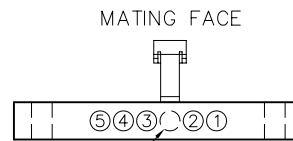

MATING FACE

FILLED CAVITY

RECEPTACLE  
MA-181-005-435-A0300

**Crimped wire connectors, straight with mounting holes.  
Side mount latch, centered.**

(5 electrical positions, 1 mechanical positions)

FILLED CAVITY

PLUG  
MA-111-005-161-A03WA

FILLED CAVITY

RECEPTACLE  
MA-121-005-261-A03WA

WIRE CONNECT CHART

- 1 — BLK
- 2 — BRN
- 3 — RED
- 4 — ORN
- 5 — YEL