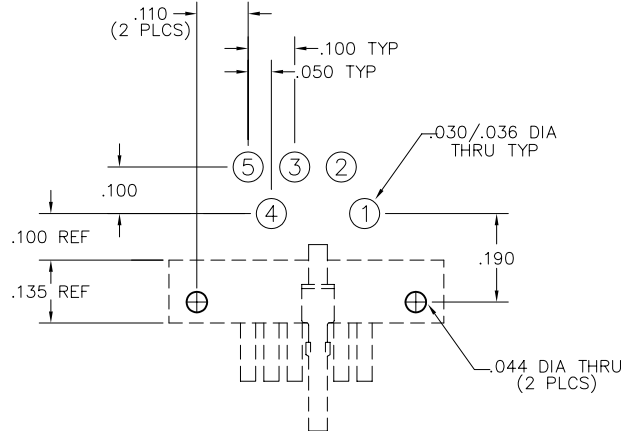

**Board mount connectors, right angle offset (.100") with mounting holes.  
Side mount latch, centered.**

(5 electrical positions, 1 mechanical positions)

MATING FACE

FILLED CAVITY

PLUG  
MA-171-005-325-A0300

MATING FACE

FILLED CAVITY

RECEPTACLE  
MA-181-005-435-A0300

**Crimped wire connectors, straight with mounting holes.  
Side mount latch, centered.**

(5 electrical positions, 1 mechanical positions)

FILLED CAVITY

PLUG  
MA-111-005-161-A03WA

FILLED CAVITY

RECEPTACLE  
MA-121-005-261-A03WA

WIRE CONNECT CHART

- 1 — BLK
- 2 — BRN
- 3 — RED
- 4 — ORN
- 5 — YEL