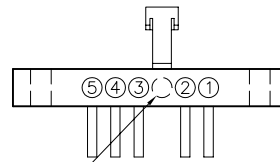

**Board mount connectors, right angle offset (.100") with mounting holes.  
Side mount latch, centered.**

(5 electrical positions, 1 mechanical positions)

MATING FACE

FILLED CAVITY

PLUG  
MA-171-005-325-A0300

MATING FACE

FILLED CAVITY

RECEPTACLE  
MA-181-005-435-A0300

**Crimped wire connectors, straight with mounting holes.  
Side mount latch, centered.**

(5 electrical positions, 1 mechanical positions)

FILLED CAVITY

PLUG  
MA-111-005-161-A03WA

FILLED CAVITY

RECEPTACLE  
MA-121-005-261-A03WA

WIRE CONNECT CHART

- 1 — BLK
- 2 — BRN
- 3 — RED
- 4 — ORN
- 5 — YEL