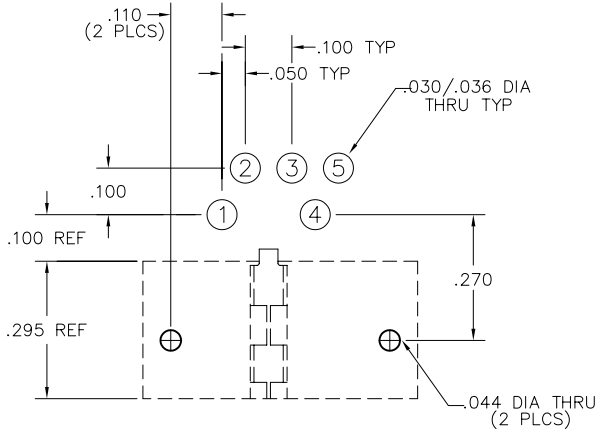

**Board mount connectors, right angle offset (.100") with mounting holes.  
Side mount latch, centered.**

(5 electrical positions, 1 mechanical positions)

MATING FACE

FILLED CAVITY

PLUG  
MA-171-005-325-A0300

MATING FACE

FILLED CAVITY

RECEPTACLE  
MA-181-005-435-A0300

**Crimped wire connectors, straight with mounting holes.  
Side mount latch, centered.**

(5 electrical positions, 1 mechanical positions)

FILLED CAVITY

PLUG  
MA-111-005-161-A03WA

FILLED CAVITY

RECEPTACLE  
MA-121-005-261-A03WA

WIRE CONNECT CHART

- 1 — BLK
- 2 — BRN
- 3 — RED
- 4 — ORN
- 5 — YEL