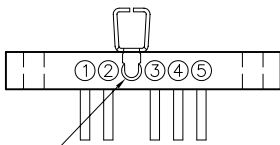

**Board mount connectors, right angle offset (.100") with mounting holes.  
Side mount latch, centered.**

(5 electrical positions, 1 mechanical positions)

MATING FACE

FILLED CAVITY

PLUG  
MA-171-005-325-A0300

MATING FACE

FILLED CAVITY

RECEPTACLE  
MA-181-005-435-A0300

**Crimped wire connectors, straight with mounting holes.  
Side mount latch, centered.**

(5 electrical positions, 1 mechanical positions)

FILLED CAVITY

PLUG  
MA-111-005-161-A03WA

FILLED CAVITY

RECEPTACLE  
MA-121-005-261-A03WA

WIRE CONNECT CHART

- 1 — BLK
- 2 — BRN
- 3 — RED
- 4 — ORN
- 5 — YEL