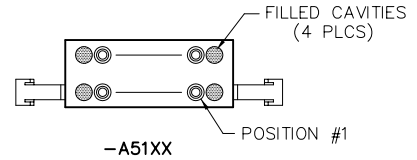

# 2 • ROW Strip Connectors with Latches

.050"

**MA-2**

4 thru 128 Contacts

## PLUG LATCH BOX

EXAMPLE: MA-231-012-161-A50WN

## RECEPTACLE LATCH SPRING

EXAMPLE: MA-241-012-261-A51WN

NOTE: ALL DRAWINGS VIEWED FROM MATING FACE