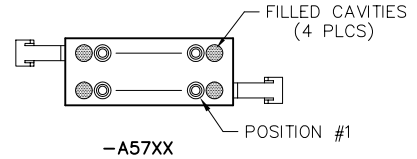

# 2 • ROW Strip Connectors with Latches

.050"

**MA-2**

4 thru 128 Contacts

## PLUG LATCH BOX

EXAMPLE: MA-231-012-161-A50WN

## RECEPTACLE LATCH SPRING

EXAMPLE: MA-241-012-261-A51WN

NOTE: ALL DRAWINGS VIEWED FROM MATING FACE