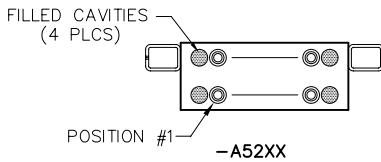

# 2 • ROW Strip Connectors with Latches

.050"

**MA-2**

4 thru 128 Contacts

## PLUG LATCH BOX

EXAMPLE: MA-231-012-161-A50WN

## RECEPTACLE LATCH SPRING

EXAMPLE: MA-241-012-261-A51WN

NOTE: ALL DRAWINGS VIEWED FROM MATING FACE