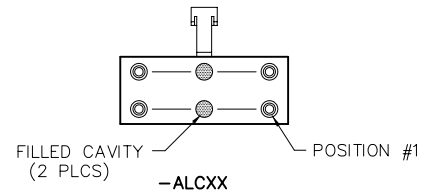

# 2 • ROW Strip Connectors with Latches

.050"

**MA-2**

4 thru 128 Contacts

## PLUG LATCH BOX

EXAMPLE: MA-231-012-161-A50WN

## RECEPTACLE LATCH SPRING

EXAMPLE: MA-241-012-261-A51WN

NOTE: ALL DRAWINGS VIEWED FROM MATING FACE