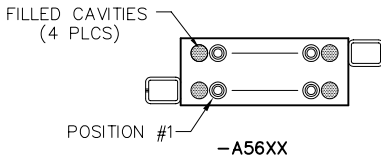

# 2 • ROW Strip Connectors with Latches

.050"

**MA-2**

4 thru 128 Contacts

## PLUG LATCH BOX

EXAMPLE: MA-231-012-161-A50WN

## RECEPTACLE LATCH SPRING

EXAMPLE: MA-241-012-261-A51WN

NOTE: ALL DRAWINGS VIEWED FROM MATING FACE