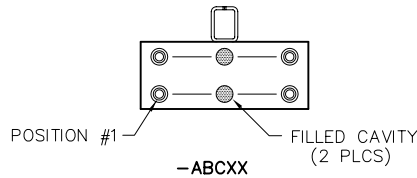

# 2 • ROW Strip Connectors with Latches

.050"

**MA-2**

4 thru 128 Contacts

## PLUG LATCH BOX

EXAMPLE: MA-231-012-161-A50WN

## RECEPTACLE LATCH SPRING

EXAMPLE: MA-241-012-261-A51WN

NOTE: ALL DRAWINGS VIEWED FROM MATING FACE