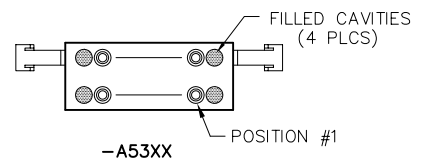

# 2 • ROW Strip Connectors with Latches

.050"

**MA-2**

4 thru 128 Contacts

## PLUG LATCH BOX

EXAMPLE: MA-231-012-161-A50WN

## RECEPTACLE LATCH SPRING

EXAMPLE: MA-241-012-261-A51WN

NOTE: ALL DRAWINGS VIEWED FROM MATING FACE