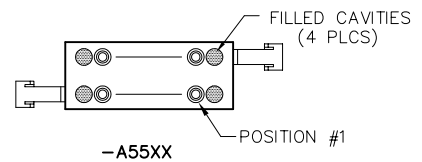

# 2 • ROW Strip Connectors with Latches

.050"

**MA-2**

4 thru 128 Contacts

## PLUG LATCH BOX

EXAMPLE: MA-231-012-161-A50WN

## RECEPTACLE LATCH SPRING

EXAMPLE: MA-241-012-261-A51WN

NOTE: ALL DRAWINGS VIEWED FROM MATING FACE