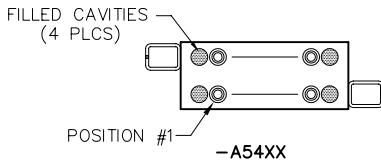

# 2 • ROW Strip Connectors with Latches

.050"

**MA-2**

4 thru 128 Contacts

## PLUG LATCH BOX

EXAMPLE: MA-231-012-161-A50WN

## RECEPTACLE LATCH SPRING

EXAMPLE: MA-241-012-261-A51WN

NOTE: ALL DRAWINGS VIEWED FROM MATING FACE