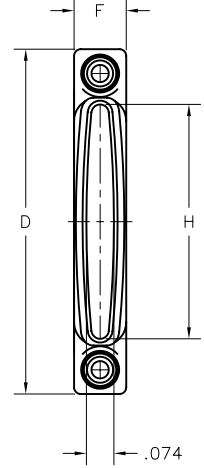

1 · ROW BACKSHELLS

NM

Size 9 thru 51

RECEPTACLE

PLUG

DIMENSIONS					
SIZE	D	F	H	L	HARDWARE
9	.525	.140	.229	.265	#0-80
15	.675		.379	.415	
21	.825		.529	.565	
25	.925		.629	.665	
31	1.075		.779	.815	
37	1.225		.929	.965	
51	1.575	1.279	1.315		