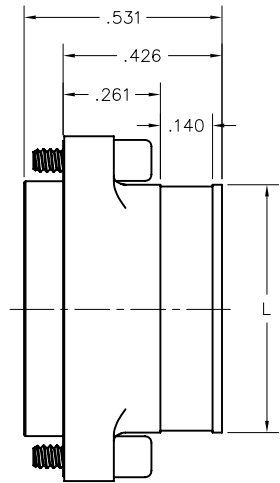

1 · ROW BACKSHELLS

NM

Size 9 thru 51

RECEPTACLE

PLUG

DIMENSIONS					
SIZE	D	F	H	L	HARDWARE
9	.525	.140	.229	.265	#0-80
15	.675		.379	.415	
21	.825		.529	.565	
25	.925		.629	.665	
31	1.075		.779	.815	
37	1.225		.929	.965	
51	1.575	1.279	1.315		