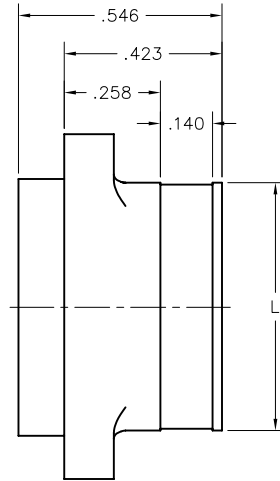

1 · ROW BACKSHELLS

NM

Size 9 thru 51

RECEPTACLE

PLUG

DIMENSIONS					
SIZE	D	F	H	L	HARDWARE
9	.525	.140	.229	.265	#0-80
15	.675		.379	.415	
21	.825		.529	.565	
25	.925		.629	.665	
31	1.075		.779	.815	
37	1.225		.929	.965	
51	1.575	1.279	1.315		