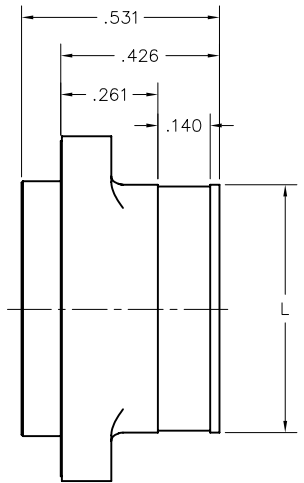

1 · ROW BACKSHELLS

NM

Size 9 thru 51

RECEPTACLE

PLUG

DIMENSIONS					
SIZE	D	F	H	L	HARDWARE
9	.525	.140	.229	.265	#0-80
15	.675		.379	.415	
21	.825		.529	.565	
25	.925		.629	.665	
31	1.075		.779	.815	
37	1.225		.929	.965	
51	1.575	1.279	1.315		