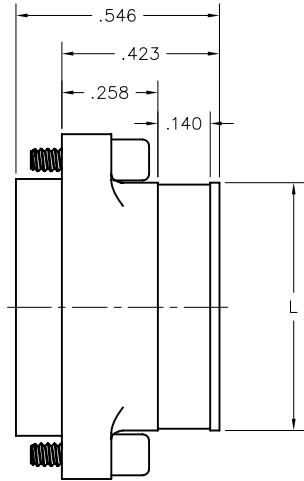

1 · ROW BACKSHELLS

NM

Size 9 thru 51

RECEPTACLE

PLUG

DIMENSIONS					
SIZE	D	F	H	L	HARDWARE
9	.525	.140	.229	.265	#0-80
15	.675		.379	.415	
21	.825		.529	.565	
25	.925		.629	.665	
31	1.075		.779	.815	
37	1.225		.929	.965	
51	1.575	1.279	1.315		