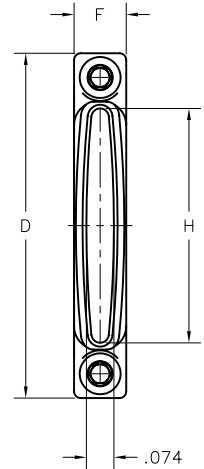

1 · ROW BACKSHELLS

NM

Size 9 thru 51

RECEPTACLE

PLUG

DIMENSIONS					
SIZE	D	F	H	L	HARDWARE
9	.525	.140	.229	.265	#0-80
15	.675		.379	.415	
21	.825		.529	.565	
25	.925		.629	.665	
31	1.075		.779	.815	
37	1.225		.929	.965	
51	1.575	1.279	1.315		