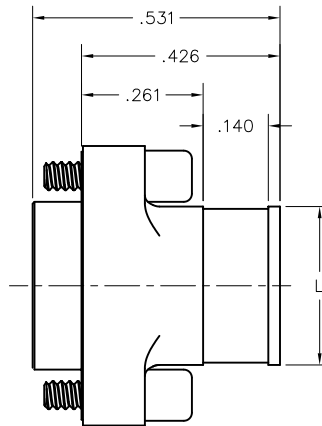

2 · ROW BACKSHELLS

NM

Size 9 thru 91

RECEPTACLE

PLUG

DIMENSIONS					
SIZE	D	F	H	L	HARDWARE
9	.400	.150	.104	.140	#0-80
15	.475		.179	.215	
21	.550		.254	.290	
25	.600		.304	.340	
31	.675		.379	.415	
37	.750		.454	.490	
51	.925		.629	.665	
65	1.100	.175	.804	.840	#2-56
69	1.150		.854	.890	
85	1.402		1.054	1.090	
91	1.477		1.129	1.165	