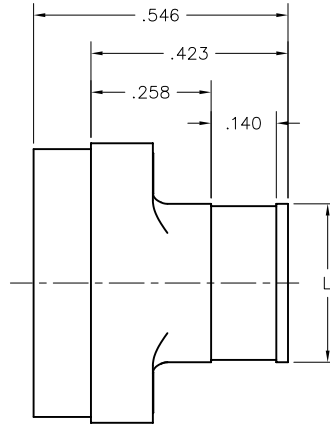

2 · ROW BACKSHELLS

NM

Size 9 thru 91

RECEPTACLE

PLUG

DIMENSIONS					
SIZE	D	F	H	L	HARDWARE
9	.400	.150	.104	.140	#0-80
15	.475		.179	.215	
21	.550		.254	.290	
25	.600		.304	.340	
31	.675		.379	.415	
37	.750		.454	.490	
51	.925		.629	.665	
65	1.100	.175	.804	.840	#2-56
69	1.150		.854	.890	
85	1.402		1.054	1.090	
91	1.477		1.129	1.165	