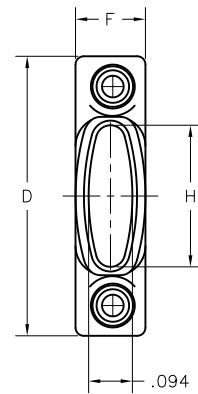

2 · ROW BACKSHELLS

NM

Size 9 thru 91

RECEPTACLE

PLUG

DIMENSIONS					
SIZE	D	F	H	L	HARDWARE
9	.400	.150	.104	.140	#0-80
15	.475		.179	.215	
21	.550		.254	.290	
25	.600		.304	.340	
31	.675		.379	.415	
37	.750		.454	.490	
51	.925		.629	.665	
65	1.100	.175	.804	.840	#2-56
69	1.150		.854	.890	
85	1.402		1.054	1.090	
91	1.477		1.129	1.165	