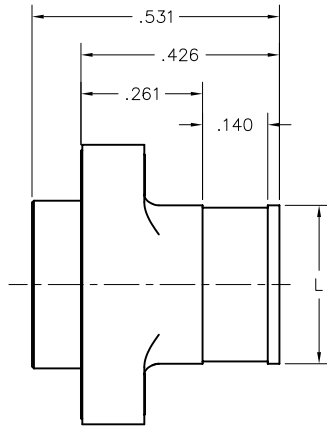

2 · ROW BACKSHELLS

NM

Size 9 thru 91

RECEPTACLE

PLUG

DIMENSIONS					
SIZE	D	F	H	L	HARDWARE
9	.400	.150	.104	.140	#0-80
15	.475		.179	.215	
21	.550		.254	.290	
25	.600		.304	.340	
31	.675		.379	.415	
37	.750		.454	.490	
51	.925		.629	.665	
65	1.100	.175	.804	.840	#2-56
69	1.150		.854	.890	
85	1.402		1.054	1.090	
91	1.477		1.129	1.165	