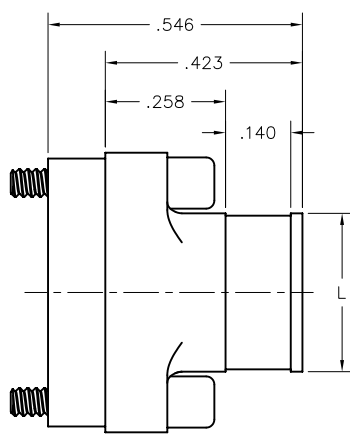

2 · ROW BACKSHELLS

NM

Size 9 thru 91

RECEPTACLE

PLUG

DIMENSIONS					
SIZE	D	F	H	L	HARDWARE
9	.400	.150	.104	.140	#0-80
15	.475		.179	.215	
21	.550		.254	.290	
25	.600		.304	.340	
31	.675		.379	.415	
37	.750		.454	.490	
51	.925		.629	.665	
65	1.100	.175	.804	.840	#2-56
69	1.150		.854	.890	
85	1.402		1.054	1.090	
91	1.477		1.129	1.165	