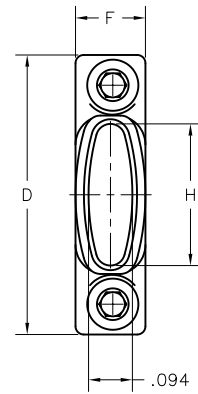

2 · ROW BACKSHELLS

NM

Size 9 thru 91

RECEPTACLE

PLUG

DIMENSIONS					
SIZE	D	F	H	L	HARDWARE
9	.400	.150	.104	.140	#0-80
15	.475		.179	.215	
21	.550		.254	.290	
25	.600		.304	.340	
31	.675		.379	.415	
37	.750		.454	.490	
51	.925		.629	.665	
65	1.100	.175	.804	.840	#2-56
69	1.150		.854	.890	
85	1.402		1.054	1.090	
91	1.477		1.129	1.165	