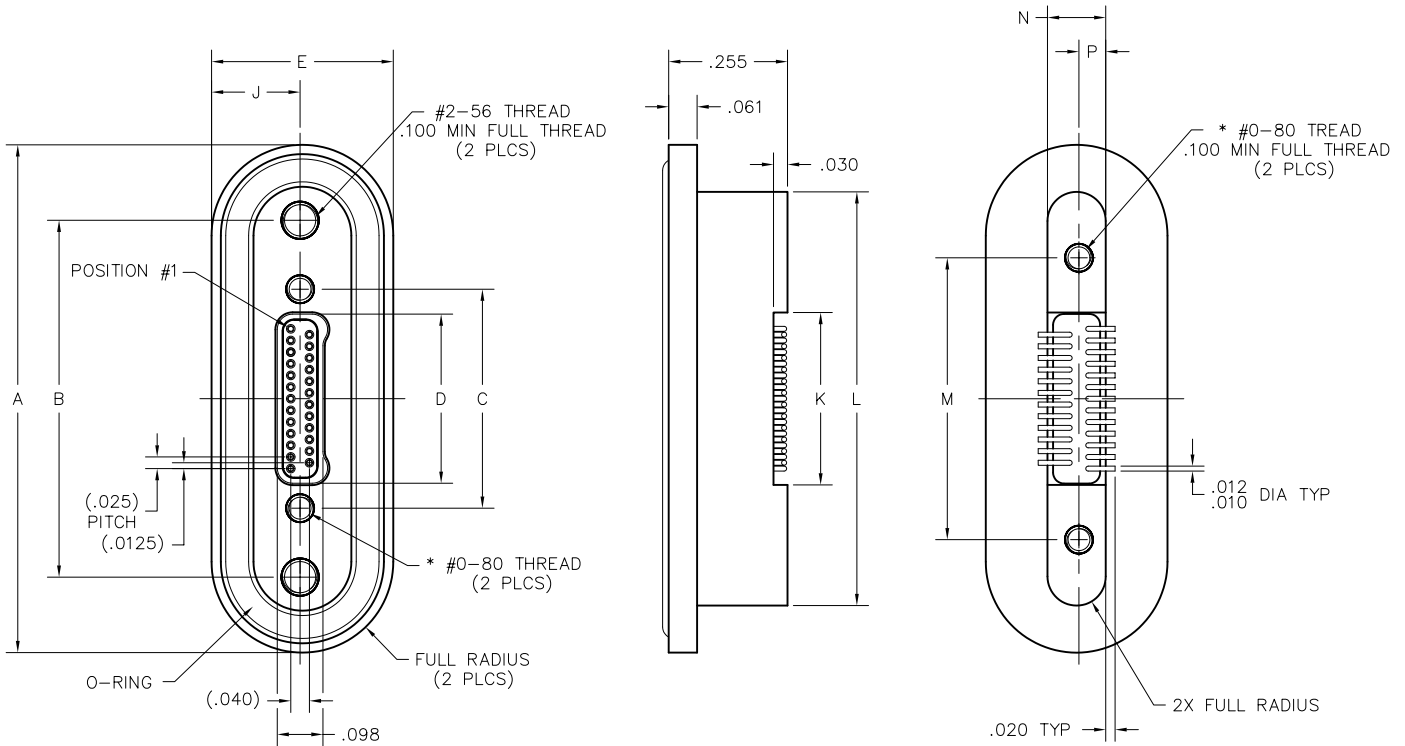

2 · ROW Rear Panel Mount Vertical SMT

.025"

NKRP

9 thru 85 Contacts

RECEPTACLE

DIMENSIONS											
SIZE	A	B	C	D	E	J	K	L	M	N	P
9	.890	.566	.270	.163	.390	.190	.170	.688	.405	.125	.0575
15	.965	.641	.345	.238			.245	.763	.480		
21	1.040	.716	.420	.313			.320	.838	.555		
25	1.090	.766	.470	.363			.370	.888	.605		
31	1.165	.841	.545	.438			.445	.963	.680		
37	1.240	.916	.620	.513			.520	1.038	.755		
51	1.415	1.091	.795	.688			.695	1.213	.930		
65	1.590	1.266	.970	.863			.870	1.388	1.105		
69	1.640	1.316	1.020	.913			.920	1.438	1.155		
85	1.892	1.568	1.246	1.113			.415	.2025	1.120		

* = #2-56 UNC THREAD ON 85 POSITION CONNECTORS.