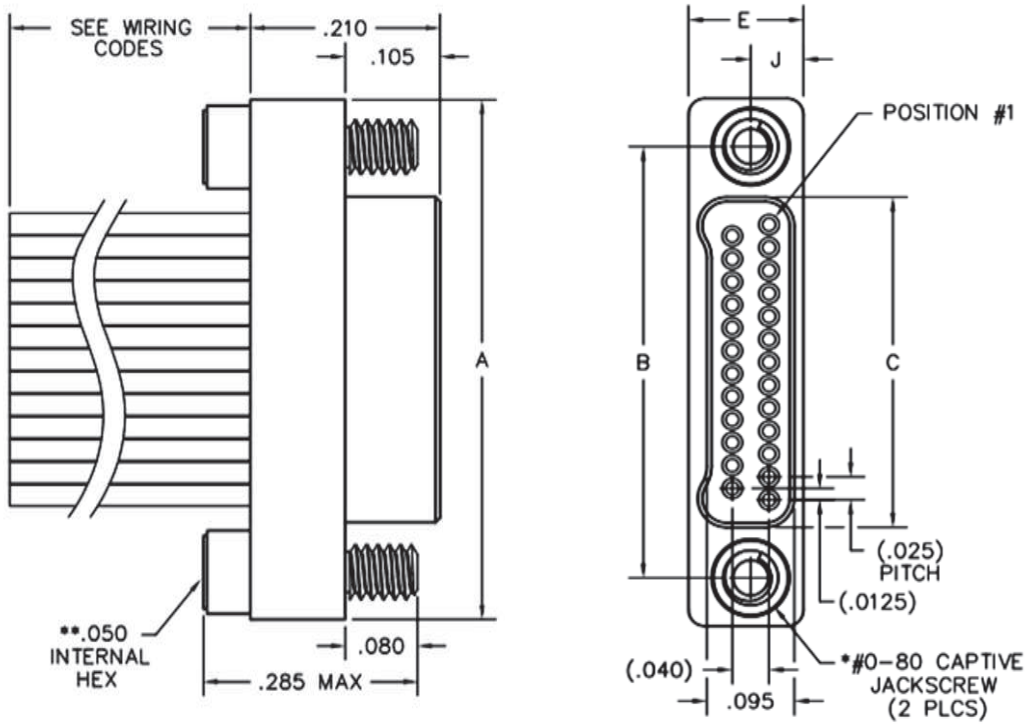

NMHT MALE DRAWINGS

Straight
 Multi-Row
 Cable-to-Cable

DIMENSIONS						
SIZE	A	B	C	E	J	HARDWARE
9	.375	.270	.160	.1250	.0575	#0-80 THREAD
15	.450	.345	.235			
21	.525	.420	.310			
25	.575	.470	.360			
31	.650	.545	.435			
37	.725	.620	.510			
51	.900	.795	.685			
65	1.075	.970	.860			
69	1.125	1.020	.910			